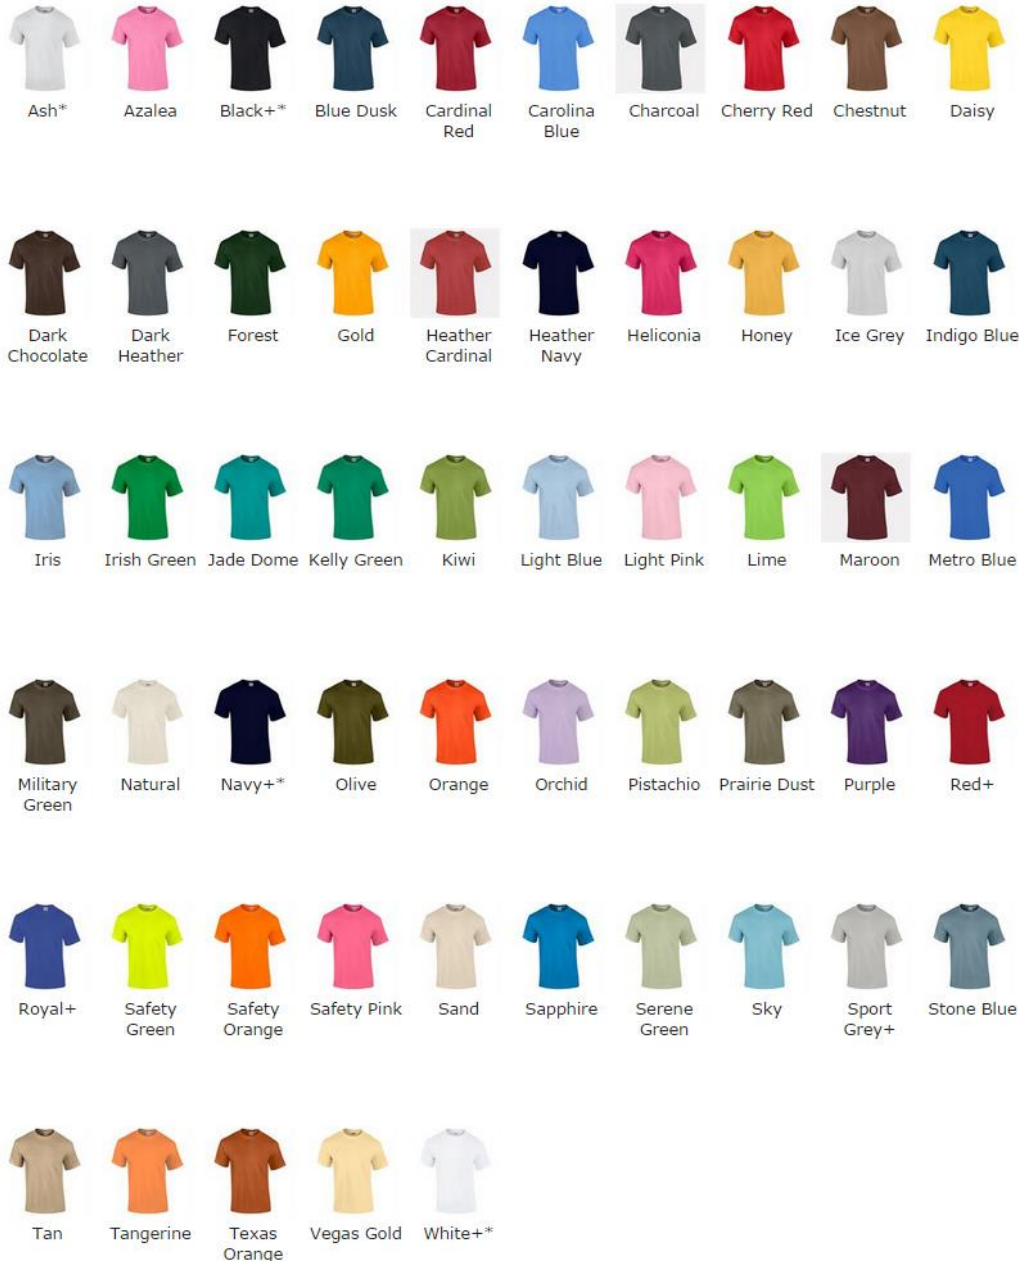

MOODYBEAR MEDIA GARMENT SWATCH

STANDARD T-SHIRT (GD002)

Fabric

100% Cotton. Ash: 99% Cotton, 1% Polyester. Dark Heather: 50% Cotton, 50% Polyester. Sport Grey: 90% Cotton, 10% Polyester. Heather colours: 50% Cotton, 50% Polyester. Safety colours: 50% Cotton, 50% Polyester.

Weight

White 190gsm, Colours 200gsm

Size

S 34/36" **M** 38/40" **L** 42/44" **XL** 46/48" **2XL** 50/52" **3XL** * 54/56" **4XL** * 58/60" **5XL** * 62/64"

*3XL - 5XL only available in these colours. Please note safety colours are for leisure purposes only.